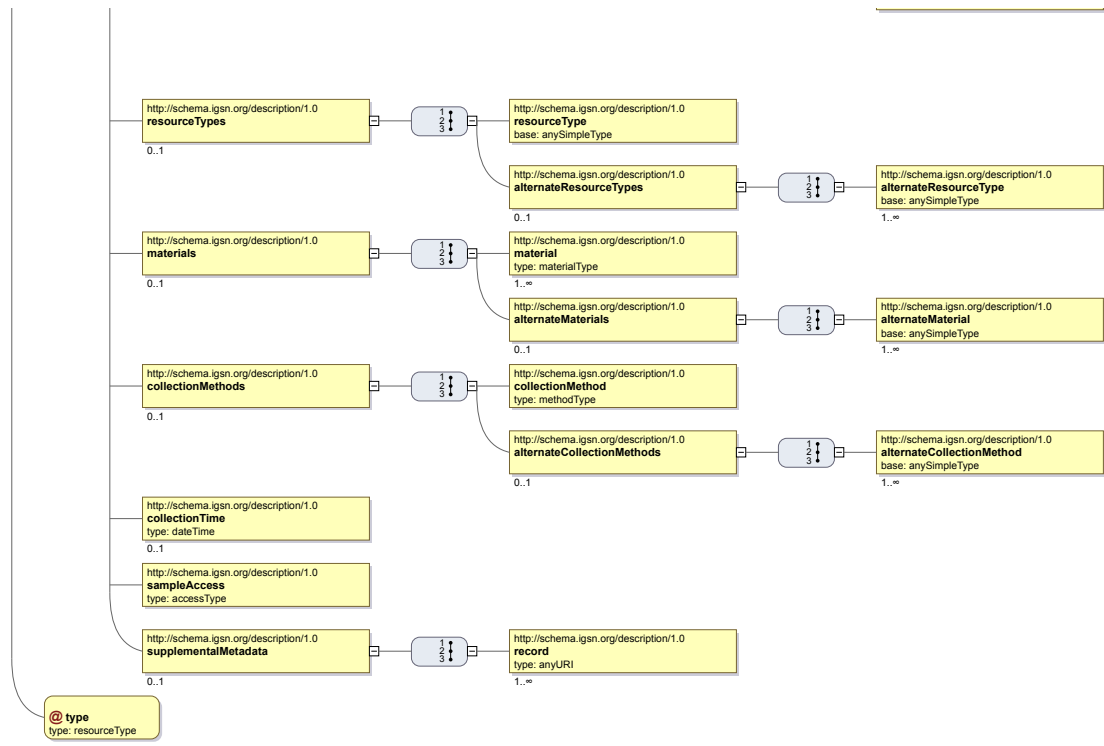

collapse all expand all

International Geo Sample Number (IGSN)  
Metadata Kernel  
Description Schema  
Version 1.0  
November 15, 2015  
(c)2011-2016, IGSN e.V.  
info@igsn.org

**@ type**  
type: resourceType

0..1  
<http://schema.igsn.org/description/1.0>  
**name**  
 type: string  
 0..1